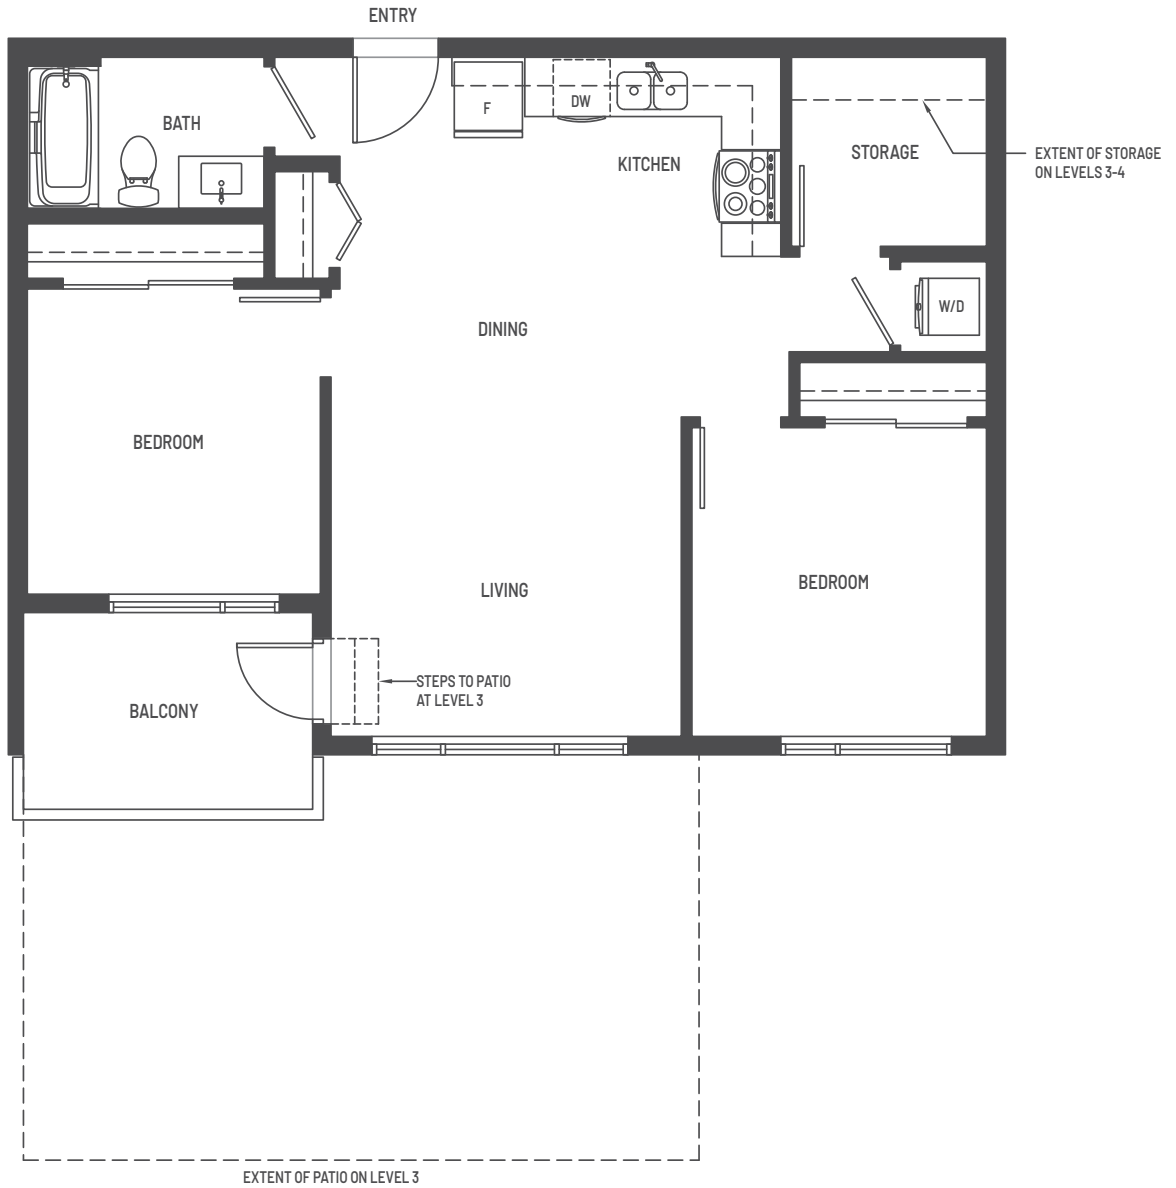

Plan C1 2 Bedroom

Interior 700 sq. ft.

Exterior 66 - 346 sq. ft.

LEVEL 3

LEVEL 4

LEVEL 5

LEVEL 6